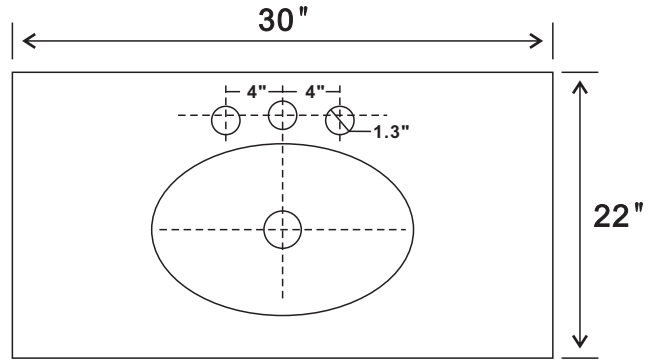

BELLATERRA HOME

Model: 9011-30

Top view

Front view

Back view

Side view

NOTE: SINK STYLE, SHAPE, FAUCET HOLES, CUTOUT ON TOP, VANITY MAY VARY FROM THE PICTURE ABOVE. INSTRUCTIONAL PURPOSE ONLY.

Professional installation is recommended.
www.bellaterra-home.com