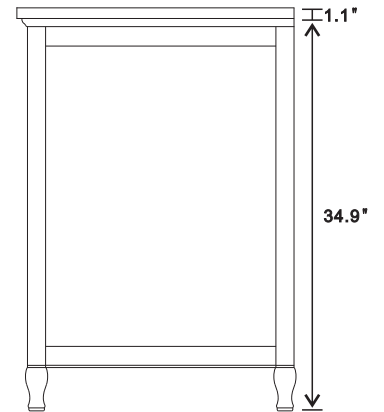

BELLATERRA HOME

Model: 9011-30

Top view

Front view

Back view

Side view

NOTE: SINK STYLE, SHAPE, FAUCET HOLES, CUTOUT ON TOP, VANITY MAY VARY FROM THE PICTURE ABOVE. INSTRUCTIONAL PURPOSE ONLY.

Professional installation is recommended.
www.bellaterra-home.com