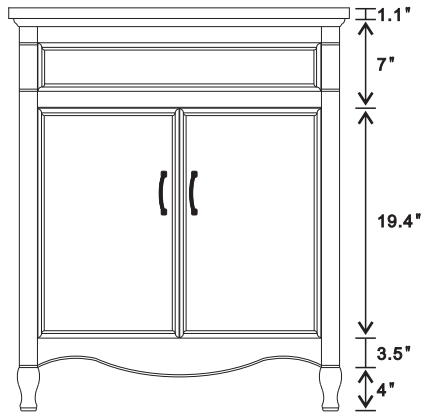

BELLATERRA HOME

Model: 9011-30

Top view

Front view

Back view

Side view

NOTE: SINK STYLE, SHAPE, FAUCET HOLES, CUTOUT ON TOP, VANITY MAY VARY FROM THE PICTURE ABOVE. INSTRUCTIONAL PURPOSE ONLY.

Professional installation is recommended.
www.bellaterra-home.com