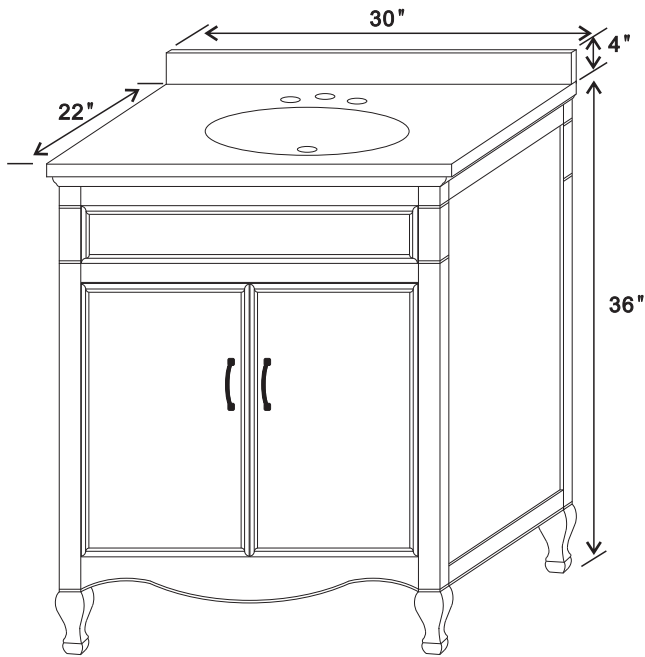

BELLATERRA HOME

Model: 9011-30

Top view

Front view

Back view

Side view

NOTE: SINK STYLE, SHAPE, FAUCET HOLES, CUTOUT ON TOP, VANITY MAY VARY FROM THE PICTURE ABOVE. INSTRUCTIONAL PURPOSE ONLY.

Professional installation is recommended.
www.bellaterra-home.com