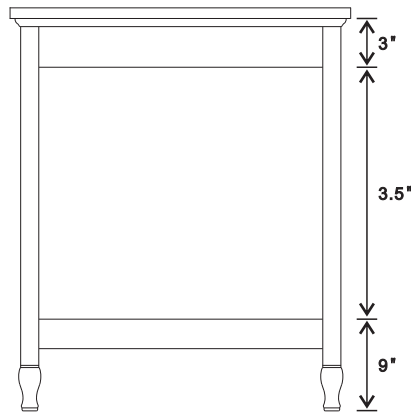

BELLATERRA HOME

Model: 9011-30

Top view

Front view

Back view

Side view

NOTE: SINK STYLE, SHAPE, FAUCET HOLES, CUTOUT ON TOP, VANITY MAY VARY FROM THE PICTURE ABOVE. INSTRUCTIONAL PURPOSE ONLY.

Professional installation is recommended.
www.bellaterra-home.com